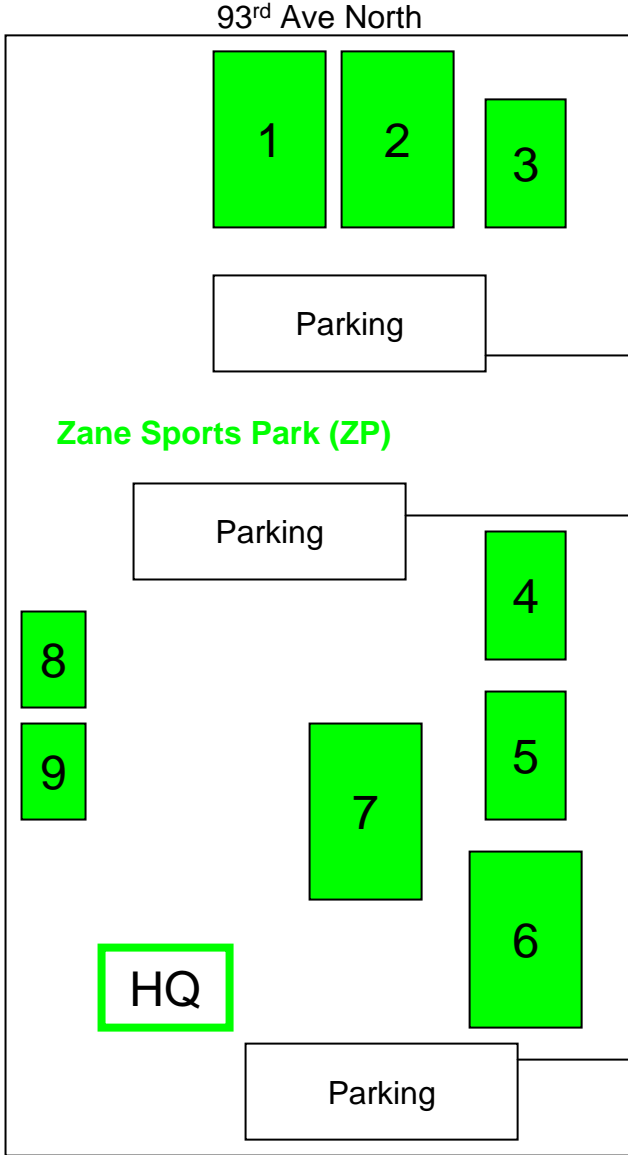

93<sup>rd</sup> Ave North

Zane Sports Park (ZP)  
& Tournament HQ

85<sup>th</sup> Ave North

HWY 252

117<sup>th</sup> Ave North

93<sup>rd</sup> Ave North

Zane Ave N.

109<sup>th</sup> Ave North